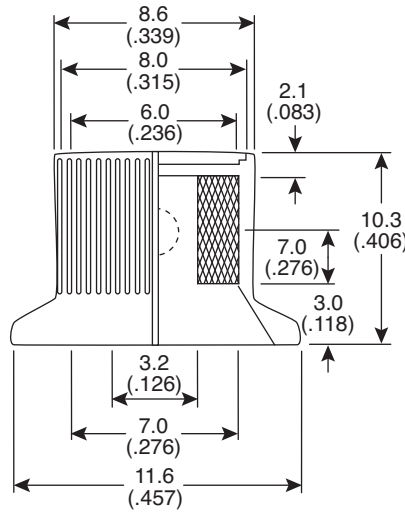

Date Last Revised: 8-18-09

Dimensions: mm (In.)

SPECIFICATIONS	
Color:	black (450-0125), red (450-0126)
Set Screw:	#6-32 (use 1.6mm tool)