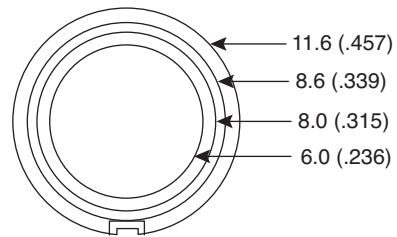

Date Last Revised: 8-18-09

Dimensions: mm (In.)

SPECIFICATIONS	
Color:	black (450-0125), red (450-0126)
Set Screw:	#6-32 (use 1.6mm tool)